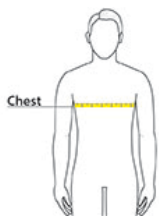

BELLA+CANVAS.

BELLA+CANVAS® Unisex Sponge Fleece Raglan
Sweatshirt. BC3901

PRODUCT MEASUREMENTS

| | XS | S | M | L | XL | 2XL |
|---------------------|--------|--------|--------|--------|--------|--------|
| Body Length at Back | 26 1/2 | 27 3/4 | 29 | 30 | 31 | 32 |
| Chest | 18 1/4 | 19 1/4 | 20 1/4 | 21 1/4 | 22 1/2 | 23 3/4 |

Body Length at Back: Measured from high point shoulder to finished hem at back.

Chest: Measured across the chest one inch below armhole when laid flat.

SIZE CHARTS

| | XS | S | M | L | XL | 2XL |
|-------|-------|-------|-------|-------|-------|-------|
| Chest | 31-34 | 34-37 | 38-41 | 42-45 | 46-49 | 50-53 |

HOW TO MEASURE

CHEST

Measure under the arm and around the fullest part of the chest with arms down, keeping tape horizontal.

SPEC SHEET + MEASUREMENTS

BELLA+CANVAS.

BELLA+CANVAS® Unisex Sponge Fleece Raglan
Sweatshirt. BC3901